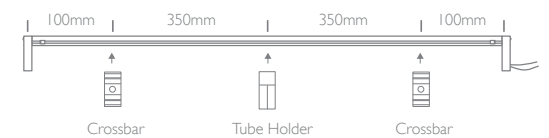

VIRIBRIGHT LED T8 TUBE FIXTURE

	0.6M (2')	0.9M (3')	1.2M (4')	1.5M (5')	Voltage
Safety Switched / Single Side Powered	73550	73551	73552	73553	220-240VAC

	0.6M (2')	0.9M (3')	1.2M (4')	1.5M (5')	Voltage
Safety Switched	73554	73555	73556	73557	85-285VAC
Single Side Powered	73562	73563	73564	73565	

1.5m Fixture

0.9m Fixture

1.2m Fixture

0.6m Fixture

*Note: VIRIBRIGHT™ LED T8 Fixtures is only valid when used with a VIRIBRIGHT™ LED Linear retrofit T8 Lamp.