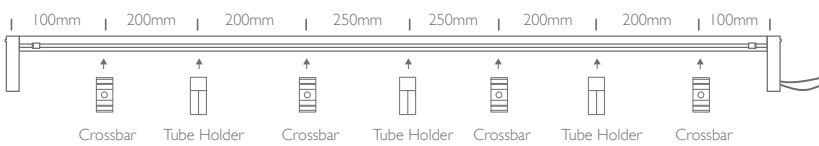

VIRIBRIGHT LED T8 TUBE FIXTURE

	0.6M (2')	0.9M (3')	1.2M (4')	1.5M (5')	Voltage
Safety Switched / Single Side Powered	73550	73551	73552	73553	220-240VAC

	0.6M (2')	0.9M (3')	1.2M (4')	1.5M (5')	Voltage
Safety Switched	73554	73555	73556	73557	85-285VAC
Single Side Powered	73562	73563	73564	73565	

1.5m Fixture

0.9m Fixture

1.2m Fixture

0.6m Fixture

*Note: VIRIBRIGHT™ LED T8 Fixtures is only valid when used with a VIRIBRIGHT™ LED Linear retrofit T8 Lamp.