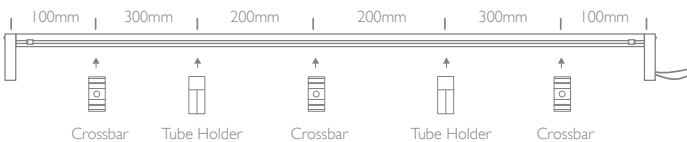

VIRIBRIGHT LED T8 TUBE FIXTURE

	0.6M (2')	0.9M (3')	1.2M (4')	1.5M (5')	Voltage
Safety Switched / Single Side Powered	73550	73551	73552	73553	220-240VAC

	0.6M (2')	0.9M (3')	1.2M (4')	1.5M (5')	Voltage
Safety Switched	73554	73555	73556	73557	85-285VAC
Single Side Powered	73562	73563	73564	73565	

1.5m Fixture

0.9m Fixture

1.2m Fixture

0.6m Fixture

*Note: VIRIBRIGHT™ LED T8 Fixtures is only valid when used with a VIRIBRIGHT™ LED Linear retrofit T8 Lamp.