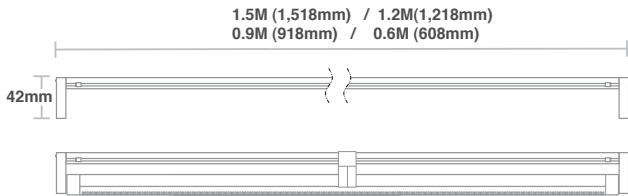

VIRIBRIGHT LED T8 TUBE FIXTURE

	0.6M (2')	0.9M (3')	1.2M (4')	1.5M (5')	Voltage
Safety Switched / Single Side Powered	73550	73551	73552	73553	220-240VAC

	0.6M (2')	0.9M (3')	1.2M (4')	1.5M (5')	Voltage
Safety Switched	73554	73555	73556	73557	85-285VAC
Single Side Powered	73562	73563	73564	73565	

1.5m Fixture

0.9m Fixture

1.2m Fixture

0.6m Fixture

*Note: VIRIBRIGHT™ LED T8 Fixtures is only valid when used with a VIRIBRIGHT™ LED Linear retrofit T8 Lamp.