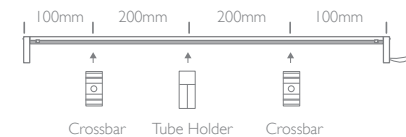

VIRIBRIGHT LED T8 TUBE FIXTURE

	0.6M (2')	0.9M (3')	1.2M (4')	1.5M (5')	Voltage
Safety Switched / Single Side Powered	73550	73551	73552	73553	220-240VAC

	0.6M (2')	0.9M (3')	1.2M (4')	1.5M (5')	Voltage
Safety Switched	73554	73555	73556	73557	85-285VAC
Single Side Powered	73562	73563	73564	73565	

1.5m Fixture

0.9m Fixture

1.2m Fixture

0.6m Fixture

*Note: VIRIBRIGHT™ LED T8 Fixtures is only valid when used with a VIRIBRIGHT™ LED Linear retrofit T8 Lamp.